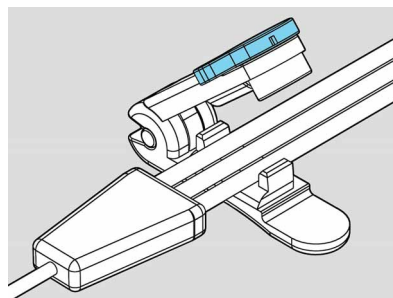

3 Boxes of 100 Clamps
\$1,125.00
(300 Count - \$3.75 per clamp)
SKU: CLAMP-2018-003

5 Boxes of 100 Clamps
\$1,775.00
(500 Count - \$3.55 per clamp)
SKU: CLAMP-2018-005

STEP 1

Place the lines into the walled cradle.

(Note the orange hook that will hold the clamp closed.)

STEP 2

Pinch the clamp and it will lock shut.

Now the lines are protected.

STEP 3

Turn the blue knob to open the clamp. This action breaks off the orange hook and the clamp can't be used again.