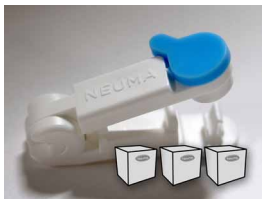

PICC AND CENTRAL LINE PROTECTION CLAMP :: Price Sheet September, 2019

Designed by Neuma Innovations

PACKAGING

Each Neuma Clamp is individually packaged in a heat sealed plastic envelope. Clamps are sold in a box that contains 100 clamps.

PURCHASING

The Clamp is available for purchase in four quantities:

1 Sample Box of 10 Clamps
\$39.50
(10 Count - \$3.95 per clamp)
SKU: CLAMP-2019-006

1 Box of 100 Clamps
\$395.00
(100 Count - \$3.95 per clamp)
SKU: CLAMP-2018-001

3 Boxes of 100 Clamps
\$1,125.00
(300 Count - \$3.75 per clamp)
SKU: CLAMP-2018-003

5 Boxes of 100 Clamps
\$1,775.00
(500 Count - \$3.55 per clamp)
SKU: CLAMP-2018-005

STEP 1

Place the lines into the walled cradle.

(Note the orange hook that will hold the clamp closed.)

STEP 2

Pinch the clamp and it will lock shut.

Now the lines are protected.

STEP 3

Turn the blue knob to open the clamp. This action breaks off the orange hook and the clamp can't be used again.