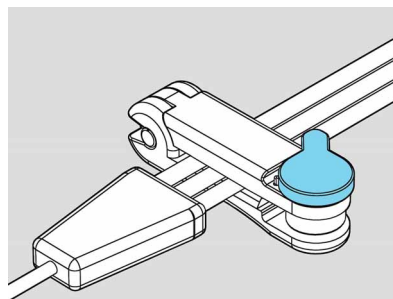

3 Boxes of 100 Clamps
\$1,125.00
(300 Count - \$3.75 per clamp)
SKU: CLAMP-2018-003

5 Boxes of 100 Clamps
\$1,775.00
(500 Count - \$3.55 per clamp)
SKU: CLAMP-2018-005

STEP 1

Place the lines into the walled cradle.

(Note the orange hook that will hold the clamp closed.)

STEP 2

Pinch the clamp and it will lock shut.

Now the lines are protected.

STEP 3

Turn the blue knob to open the clamp. This action breaks off the orange hook and the clamp can't be used again.