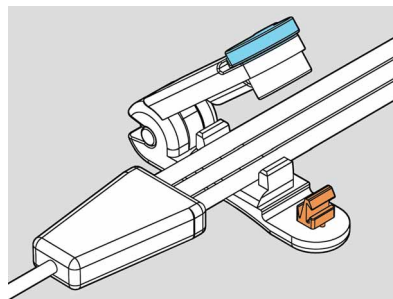

PICC AND CENTRAL LINE PROTECTION CLAMP :: Price Sheet September, 2019

Designed by Neuma Innovations

PACKAGING

Each Neuma Clamp is individually packaged in a heat sealed plastic envelope. Clamps are sold in a box that contains 100 clamps.

PURCHASING

The Clamp is available for purchase in four quantities:

1 Sample Box of 10 Clamps
\$39.50
(10 Count - \$3.95 per clamp)
SKU: CLAMP-2019-006

1 Box of 100 Clamps
\$395.00
(100 Count - \$3.95 per clamp)
SKU: CLAMP-2018-001

3 Boxes of 100 Clamps
\$1,125.00
(300 Count - \$3.75 per clamp)
SKU: CLAMP-2018-003

5 Boxes of 100 Clamps
\$1,775.00
(500 Count - \$3.55 per clamp)
SKU: CLAMP-2018-005

STEP 1

Place the lines into the walled cradle.

(Note the orange hook that will hold the clamp closed.)

STEP 2

Pinch the clamp and it will lock shut.

Now the lines are protected.

STEP 3

Turn the blue knob to open the clamp. This action breaks off the orange hook and the clamp can't be used again.