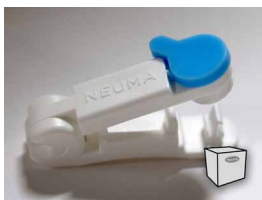

PICC AND CENTRAL LINE PROTECTION CLAMP :: Price Sheet September, 2019

Designed by Neuma Innovations

PACKAGING

Each Neuma Clamp is individually packaged in a heat sealed plastic envelope. Clamps are sold in a box that contains 100 clamps.

PURCHASING

The Clamp is available for purchase in four quantities:

1 Sample Box of 10 Clamps
\$39.50
(10 Count - \$3.95 per clamp)
SKU: CLAMP-2019-006

1 Box of 100 Clamps
\$395.00
(100 Count - \$3.95 per clamp)
SKU: CLAMP-2018-001

(Note the orange hook that will hold the clamp closed.)

STEP 2

Pinch the clamp and it will lock shut.

Now the lines are protected.

STEP 3

Turn the blue knob to open the clamp. This action breaks off the orange hook and the clamp can't be used again.