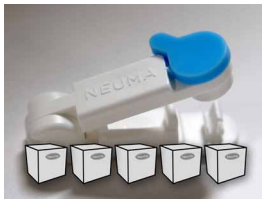

PICC AND CENTRAL LINE PROTECTION CLAMP :: Price Sheet September, 2019

Designed by Neuma Innovations

PACKAGING

Each Neuma Clamp is individually packaged in a heat sealed plastic envelope. Clamps are sold in a box that contains 100 clamps.

PURCHASING

The Clamp is available for purchase in four quantities:

1 Sample Box of 10 Clamps
\$39.50
(10 Count - \$3.95 per clamp)
SKU: CLAMP-2019-006

1 Box of 100 Clamps
\$395.00
(100 Count - \$3.95 per clamp)
SKU: CLAMP-2018-001

3 Boxes of 100 Clamps
\$1,125.00
(300 Count - \$3.75 per clamp)
SKU: CLAMP-2018-003

5 Boxes of 100 Clamps
\$1,775.00
(500 Count - \$3.55 per clamp)
SKU: CLAMP-2018-005

STEP 1

Place the lines into the walled cradle.

(Note the orange hook that will hold the clamp closed.)

STEP 2

Pinch the clamp and it will lock shut.

Now the lines are protected.

STEP 3

Turn the blue knob to open the clamp. This action breaks off the orange hook and the clamp can't be used again.