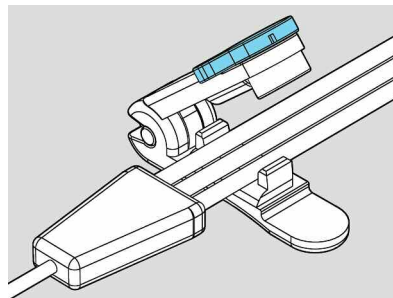

3 Boxes of 100 Clamps

\$1,125.00

(300 Count - \$3.75 per clamp)

5 Boxes of 100 Clamps

\$1,775.00

(500 Count - \$3.55 per clamp)

STEP 1

Place the lines into the walled cradle.

(Note the orange hook that will hold the clamp closed.)

STEP 2

Pinch the clamp and it will lock shut.

Now the lines are protected.

STEP 3

Turn the blue knob to open the clamp. This action breaks off the orange hook and the clamp can't be used again.