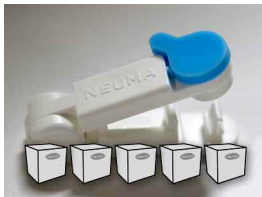

PICC AND CENTRAL LINE PROTECTION CLAMP :: Price Sheet

Designed by Neuma Innovations

PACKAGING

Each Neuma Clamp is individually packaged in a heat sealed plastic envelope. Clamps are sold in a box that contains 100 clamps.

PURCHASING

The Clamp is available for purchase in four quantities:

1 Sample Box of 3 Clamps

\$14.85

(3 Count - \$4.95 per clamp)

1 Box of 100 Clamps

\$395.00

(100 Count - \$3.95 per clamp)

3 Boxes of 100 Clamps

\$1,125.00

(300 Count - \$3.75 per clamp)

5 Boxes of 100 Clamps

\$1,775.00

(500 Count - \$3.55 per clamp)

STEP 1

Place the lines into the walled cradle.

(Note the orange hook that will hold the clamp closed.)

STEP 2

Pinch the clamp and it will lock shut.

Now the lines are protected.

STEP 3

Turn the blue knob to open the clamp. This action breaks off the orange hook and the clamp can't be used again.