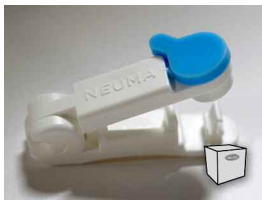

PICC AND CENTRAL LINE PROTECTION CLAMP :: Price Sheet

Designed by Neuma Innovations

PACKAGING

Each Neuma Clamp is individually packaged in a heat sealed plastic envelope. Clamps are sold in a box that contains 100 clamps.

PURCHASING

The Clamp is available for purchase in four quantities:

1 Sample Box of 3 Clamps

\$14.85

(3 Count - \$4.95 per clamp)

1 Box of 100 Clamps

\$395.00

(100 Count - \$3.95 per clamp)

3 Boxes of 100 Clamps

\$1,125.00

(300 Count - \$3.75 per clamp)

5 Boxes of 100 Clamps

\$1,775.00

(500 Count - \$3.55 per clamp)

STEP 1

Place the lines into the walled cradle.

(Note the orange hook that will hold the clamp closed.)

STEP 2

Pinch the clamp and it will lock shut.

Now the lines are protected.

STEP 3

Turn the blue knob to open the clamp. This action breaks off the orange hook and the clamp can't be used again.