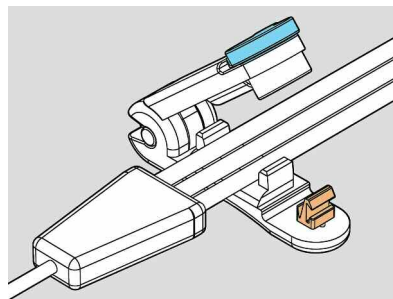

3 Boxes of 100 Clamps

\$1,125.00

(300 Count - \$3.75 per clamp)

5 Boxes of 100 Clamps

\$1,775.00

(500 Count - \$3.55 per clamp)

STEP 1

Place the lines into the walled cradle.

(Note the orange hook that will hold the clamp closed.)

STEP 2

Pinch the clamp and it will lock shut.

Now the lines are protected.

STEP 3

Turn the blue knob to open the clamp. This action breaks off the orange hook and the clamp can't be used again.