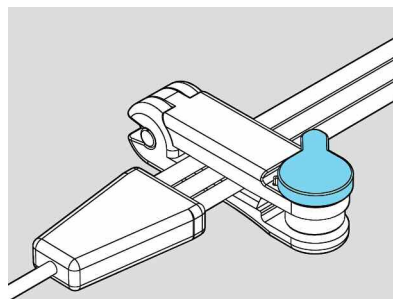

3 Boxes of 100 Clamps

\$1,125.00

(300 Count - \$3.75 per clamp)

5 Boxes of 100 Clamps

\$1,775.00

(500 Count - \$3.55 per clamp)

STEP 1

Place the lines into the walled cradle.

(Note the orange hook that will hold the clamp closed.)

STEP 2

Pinch the clamp and it will lock shut.

Now the lines are protected.

STEP 3

Turn the blue knob to open the clamp. This action breaks off the orange hook and the clamp can't be used again.