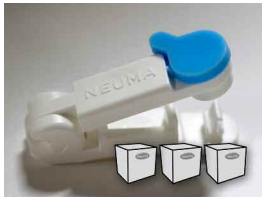

PICC AND CENTRAL LINE PROTECTION CLAMP :: Price Sheet

Designed by Neuma Innovations

PACKAGING

Each Neuma Clamp is individually packaged in a heat sealed plastic envelope. Clamps are sold in a box that contains 100 clamps.

PURCHASING

The Clamp is available for purchase in four quantities:

1 Sample Box of 3 Clamps

\$14.85

(3 Count - \$4.95 per clamp)

1 Box of 100 Clamps

\$395.00

(100 Count - \$3.95 per clamp)

3 Boxes of 100 Clamps

\$1,125.00

(300 Count - \$3.75 per clamp)

5 Boxes of 100 Clamps

\$1,775.00

(500 Count - \$3.55 per clamp)

STEP 1

Place the lines into the walled cradle.

(Note the orange hook that will hold the clamp closed.)

STEP 2

Pinch the clamp and it will lock shut.

Now the lines are protected.

STEP 3

Turn the blue knob to open the clamp. This action breaks off the orange hook and the clamp can't be used again.